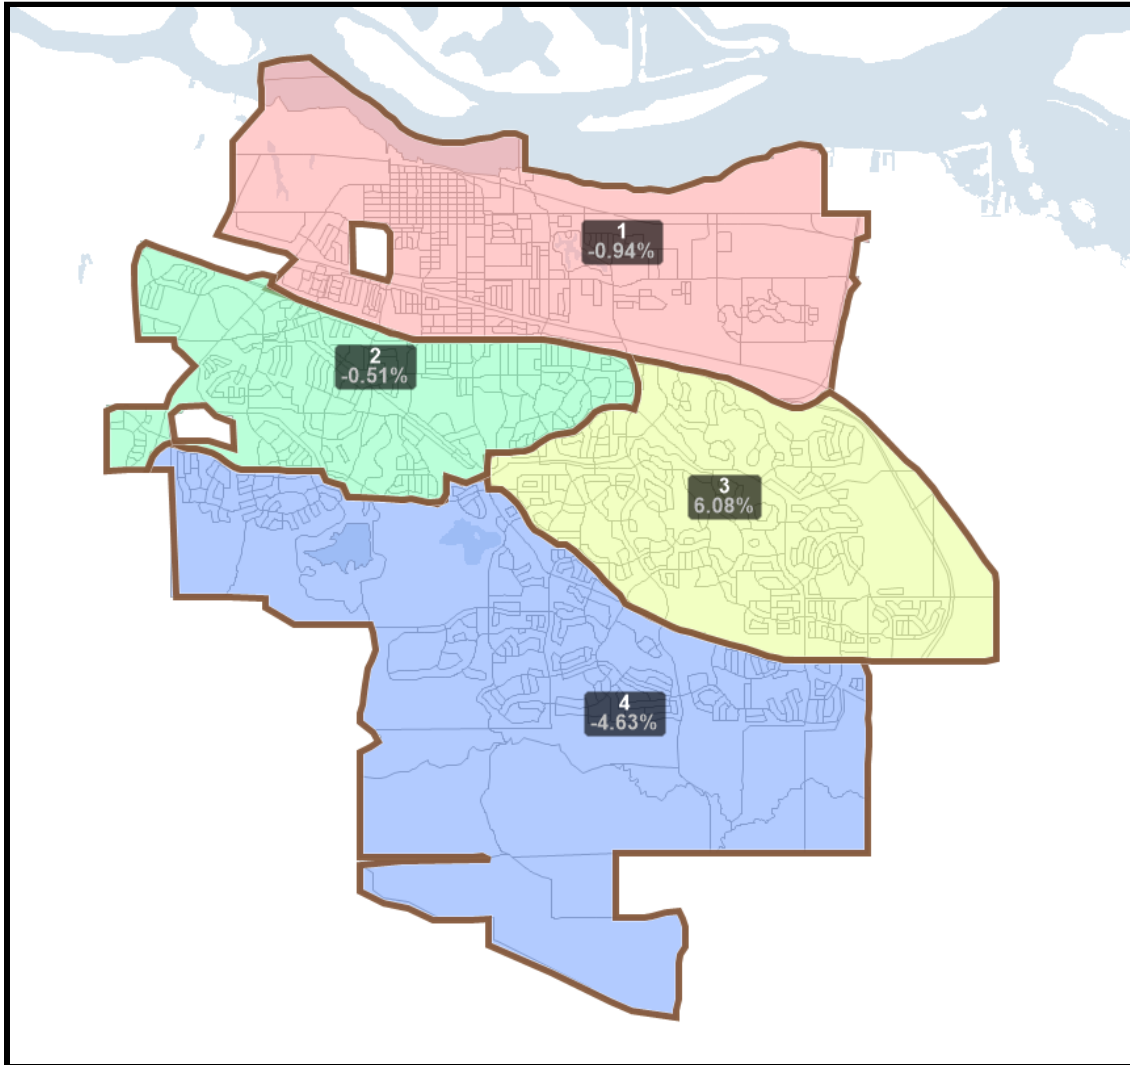

City of Antioch
Current/Pre-Redistricting Deviations by City Council District

District	Deviation
1	-0.94%
2	-0.51%
3	+6.08%
4	-4.63%

Total Population for the City of Antioch for Redistricting: 115,580
Ideal Population per District: ~28,895

Data Source: Official Redistricting Data for the State of California;
statewidedatabase.org/redistricting2021; October 1, 2021