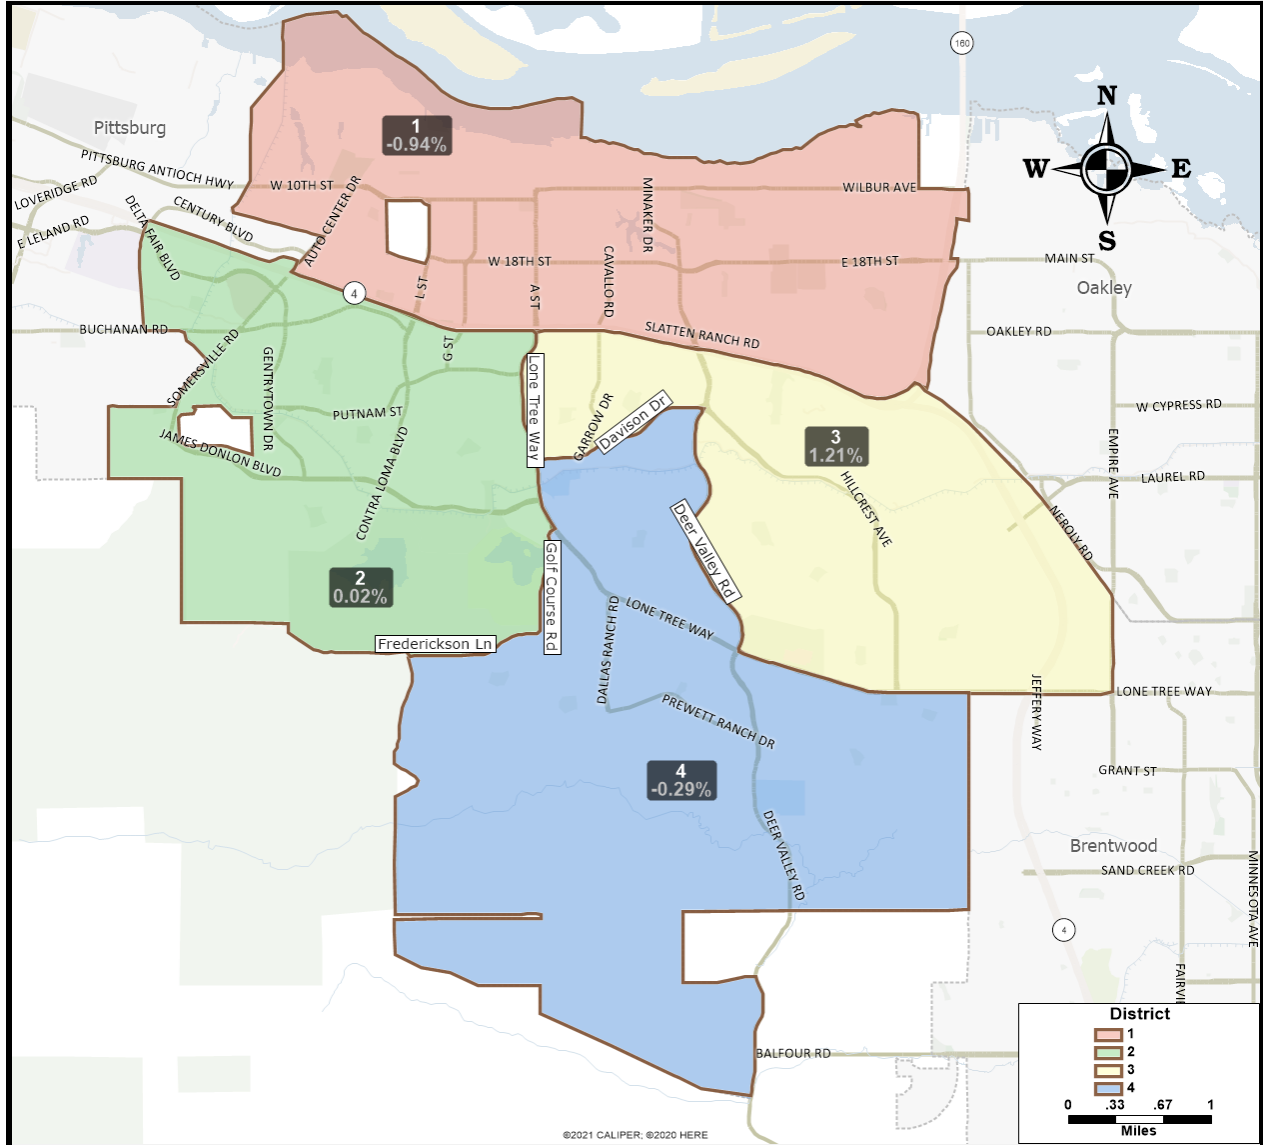

**Antioch Redistricting 2021-2022**  
**February 14, 2022**

*Public Map Submission #02082022516*

**User Comments:** "This map keeps all neighborhoods together while using common sense boundary lines. The boundary line between Districts 2 and 3 is Lone Tree Way. The boundary between Districts 2 and 4 is Lone Tree Way and Golf Course Road. The boundary between Districts 3 and 4 is Davison Drive, Deer valley Road and Lone Tree Way. The greatest population deviation between districts is 2.15% (Districts 1 and 3)."